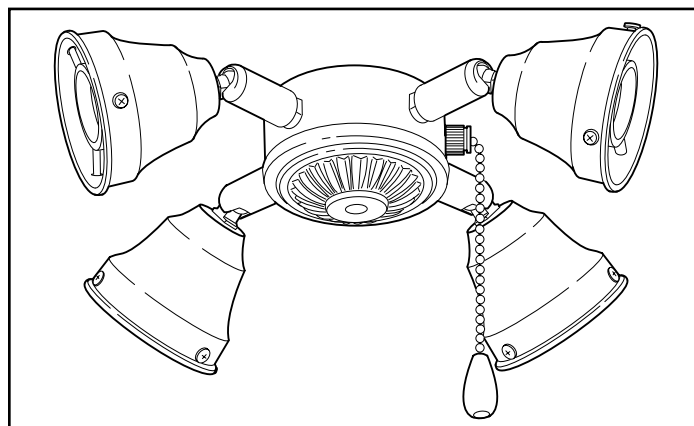

DESCRIPTION

- Turtle fitter light kit
- 4 lamp fitter
- Uses (4) 13 watt fluorescent bulbs (included) or (4) medium base 40 watt candelabra bulbs (sold separately)
- Fits NuTone standard and hugger style ceiling fans
- Not rated for outdoor use

LIGHT FIXTURE SIZE

Model	W	H
LK50DWH	11"	3-3/8"
LK50DWB	11"	3-3/8"
LK50DBQ	11"	3-3/8"

ELECTRICAL RATINGS

Model	Volts	Hz	Max. Bulb Watts (each)
LK30AWH	120	60	13
LK30ABS	120	60	13
LK30ARB	120	60	13

LK50 Series Ceiling Fans

MODELS

TF40WH, TF40BS, TF40RB

Broan-NuTone LLC Hartford, Wisconsin www.nutone.com 888-336-3948

REFERENCE	QTY.	REMARKS	Project
			Location
			Architect
			Engineer
			Contractor
			Submitted by Date